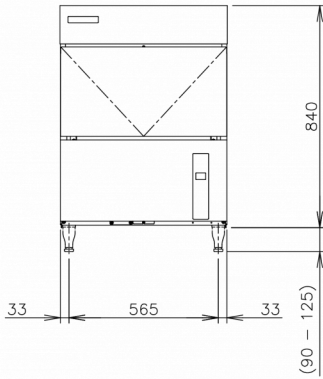

HOSHIZAKI

IM-65WNE-HC-Q

TECHNICAL SPECIFICATIONS

Cooling system	Power supply	Energy consumption	Production Capacity (kg/24h)		
			- AT 10°C, WT 10°C	- AT 21°C, WT 15°C	- AT 32°C, WT 21°C
Water Cooled	1/220 - 240V/50Hz	0.3 kWh	24	22	20

SHIPPING SPECIFICATIONS

Gross weight	Width (legs excluded)	Depth (legs excluded)	Height (legs excluded)	Net weight
64 kg	633 mm	506 mm	840 mm	55 kg

Please observe: This type of icemaker is on special order only. Please take longer lead times into consideration.