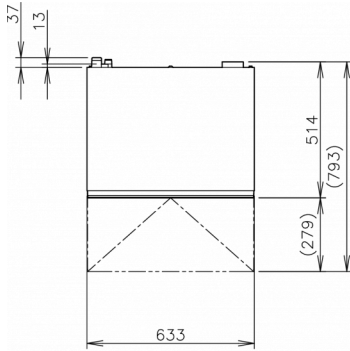

HOSHIZAKI

IM-65WNE-HC-Q

TECHNICAL SPECIFICATIONS

Cooling system	Power supply	Energy consumption	Production Capacity (kg/24h)		
			- AT 10°C, WT 10°C	- AT 21°C, WT 15°C	- AT 32°C, WT 21°C
Water Cooled	1/220 - 240V/50Hz	0.3 kWh	24	22	20

SHIPPING SPECIFICATIONS

Gross weight	Width (legs excluded)	Depth (legs excluded)	Height (legs excluded)	Net weight
64 kg	633 mm	506 mm	840 mm	55 kg

Please observe: This type of icemaker is on special order only. Please take longer lead times into consideration.