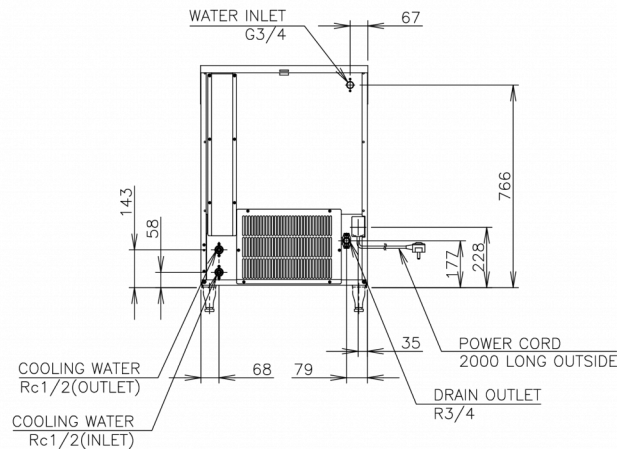

HOSHIZAKI

IM-65WNE-HC-Q

TECHNICAL SPECIFICATIONS

Cooling system	Power supply	Energy consumption	Production Capacity (kg/24h)		
			- AT 10°C, WT 10°C	- AT 21°C, WT 15°C	- AT 32°C, WT 21°C
Water Cooled	1/220 - 240V/50Hz	0.3 kWh	24	22	20

SHIPPING SPECIFICATIONS

Gross weight	Width (legs excluded)	Depth (legs excluded)	Height (legs excluded)	Net weight
64 kg	633 mm	506 mm	840 mm	55 kg

Please observe: This type of icemaker is on special order only. Please take longer lead times into consideration.

Hoshizaki Belgium info@hoshizaki.nl
Hoshizaki Danmark info@hoshizaki.dk
Hoshizaki Deutschland vertrieb@hoshizaki.de
Hoshizaki France info@hoshizaki.fr
Hoshizaki Iberia info@hoshizaki.es
Hoshizaki Italia commerciale@hoshizaki.it
Hoshizaki Middle East sales.ex@hoshizaki-europe.com

Hoshizaki Netherlands info@hoshizaki.nl
Hoshizaki Norge salg@hoshizaki.no
Hoshizaki Sverige orderSE@hoshizaki.dk
Hoshizaki UK uksales@hoshizaki.uk
Export countries sales.ex@hoshizaki-europe.com
Other countries sales.ex@hoshizaki-europe.com
www.hoshizaki-europe.com