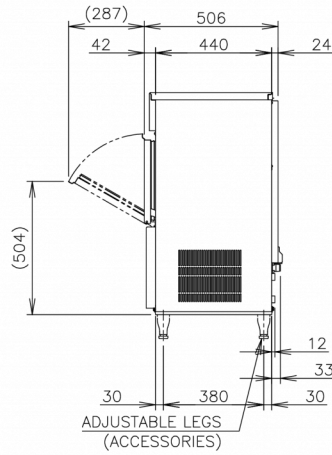

HOSHIZAKI

IM-65WNE-HC-Q

TECHNICAL SPECIFICATIONS

Cooling system	Power supply	Energy consumption	Production Capacity (kg/24h)		
			- AT 10°C, WT 10°C	- AT 21°C, WT 15°C	- AT 32°C, WT 21°C
Water Cooled	1/220 - 240V/50Hz	0.3 kWh	24	22	20

SHIPPING SPECIFICATIONS

Gross weight	Width (legs excluded)	Depth (legs excluded)	Height (legs excluded)	Net weight
64 kg	633 mm	506 mm	840 mm	55 kg

Please observe: This type of icemaker is on special order only. Please take longer lead times into consideration.

Hoshizaki Belgium info@hoshizaki.nl
Hoshizaki Danmark info@hoshizaki.dk
Hoshizaki Deutschland vertrieb@hoshizaki.de
Hoshizaki France info@hoshizaki.fr
Hoshizaki Iberia info@hoshizaki.es
Hoshizaki Italia commerciale@hoshizaki.it
Hoshizaki Middle East sales.ex@hoshizaki-europe.com

Hoshizaki Netherlands info@hoshizaki.nl
Hoshizaki Norge salg@hoshizaki.no
Hoshizaki Sverige orderSE@hoshizaki.dk
Hoshizaki UK uksales@hoshizaki.uk
Export countries sales.ex@hoshizaki-europe.com
Other countries sales.ex@hoshizaki-europe.com
www.hoshizaki-europe.com